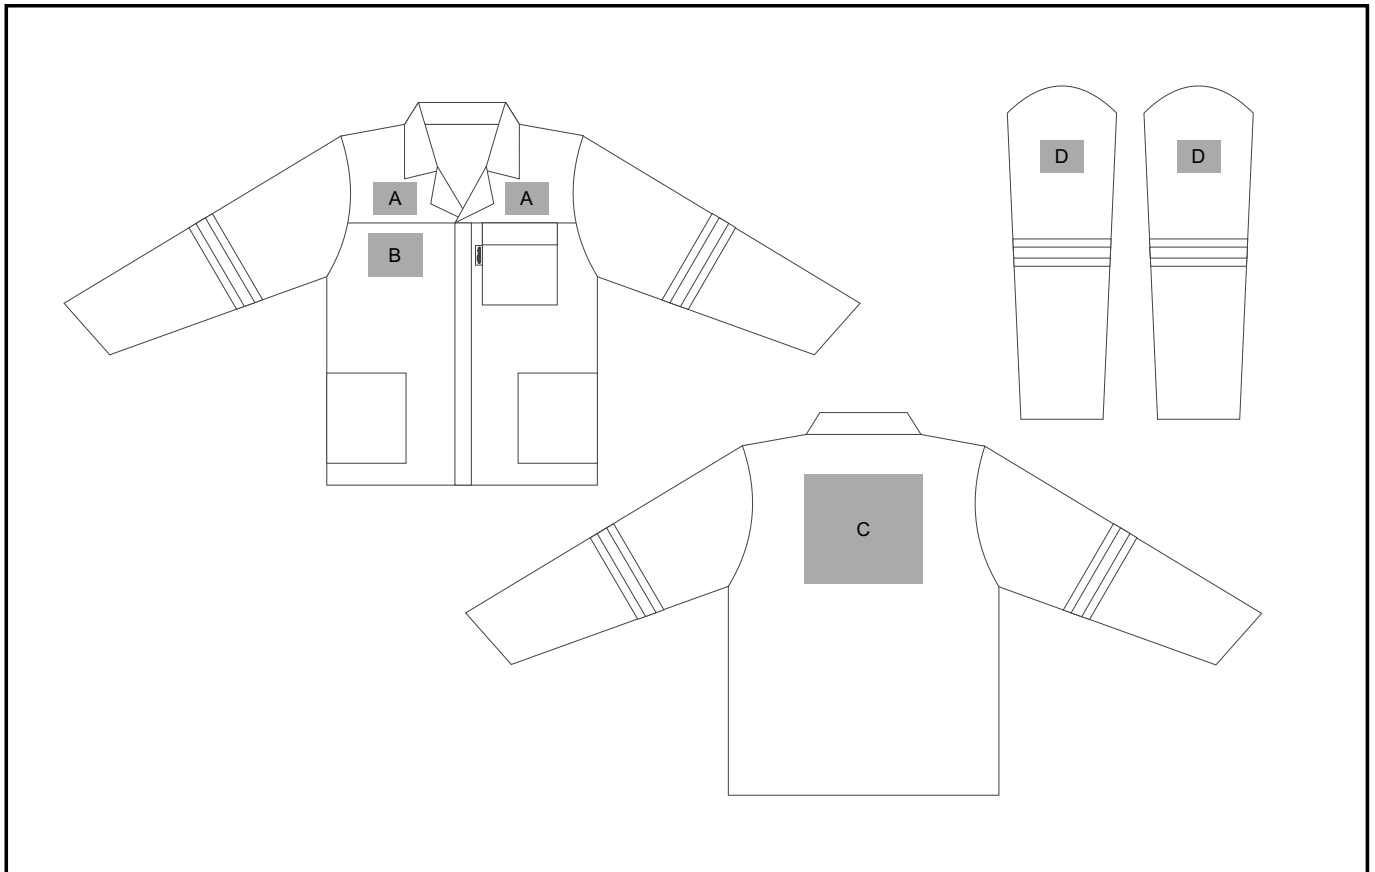

# ALT-11041

VINTAGE 100% COTTON DENIM CONTI SUIT REFLECTIVE ARMS & LEGS - YELLOW TAPE

### **Position A**

1. Screen Print (SA) - 1 colour  
Size: 70mm wide x 30mm high
2. Embroidery (EMB) - 9 colours  
Size: 80mm wide x 60mm high

### **Position B**

1. Screen Print (SA) - 6 colour  
Size: 220mm wide x 200mm high
2. Embroidery (EMB) - 9 colours  
Size: 200mm wide x 200mm high

### **Position D**

1. Screen Print (SA) - 2 colour  
Size: 60mm wide x 60mm high
2. Embroidery (EMB) - 9 colours  
Size: 80mm wide x 60mm high